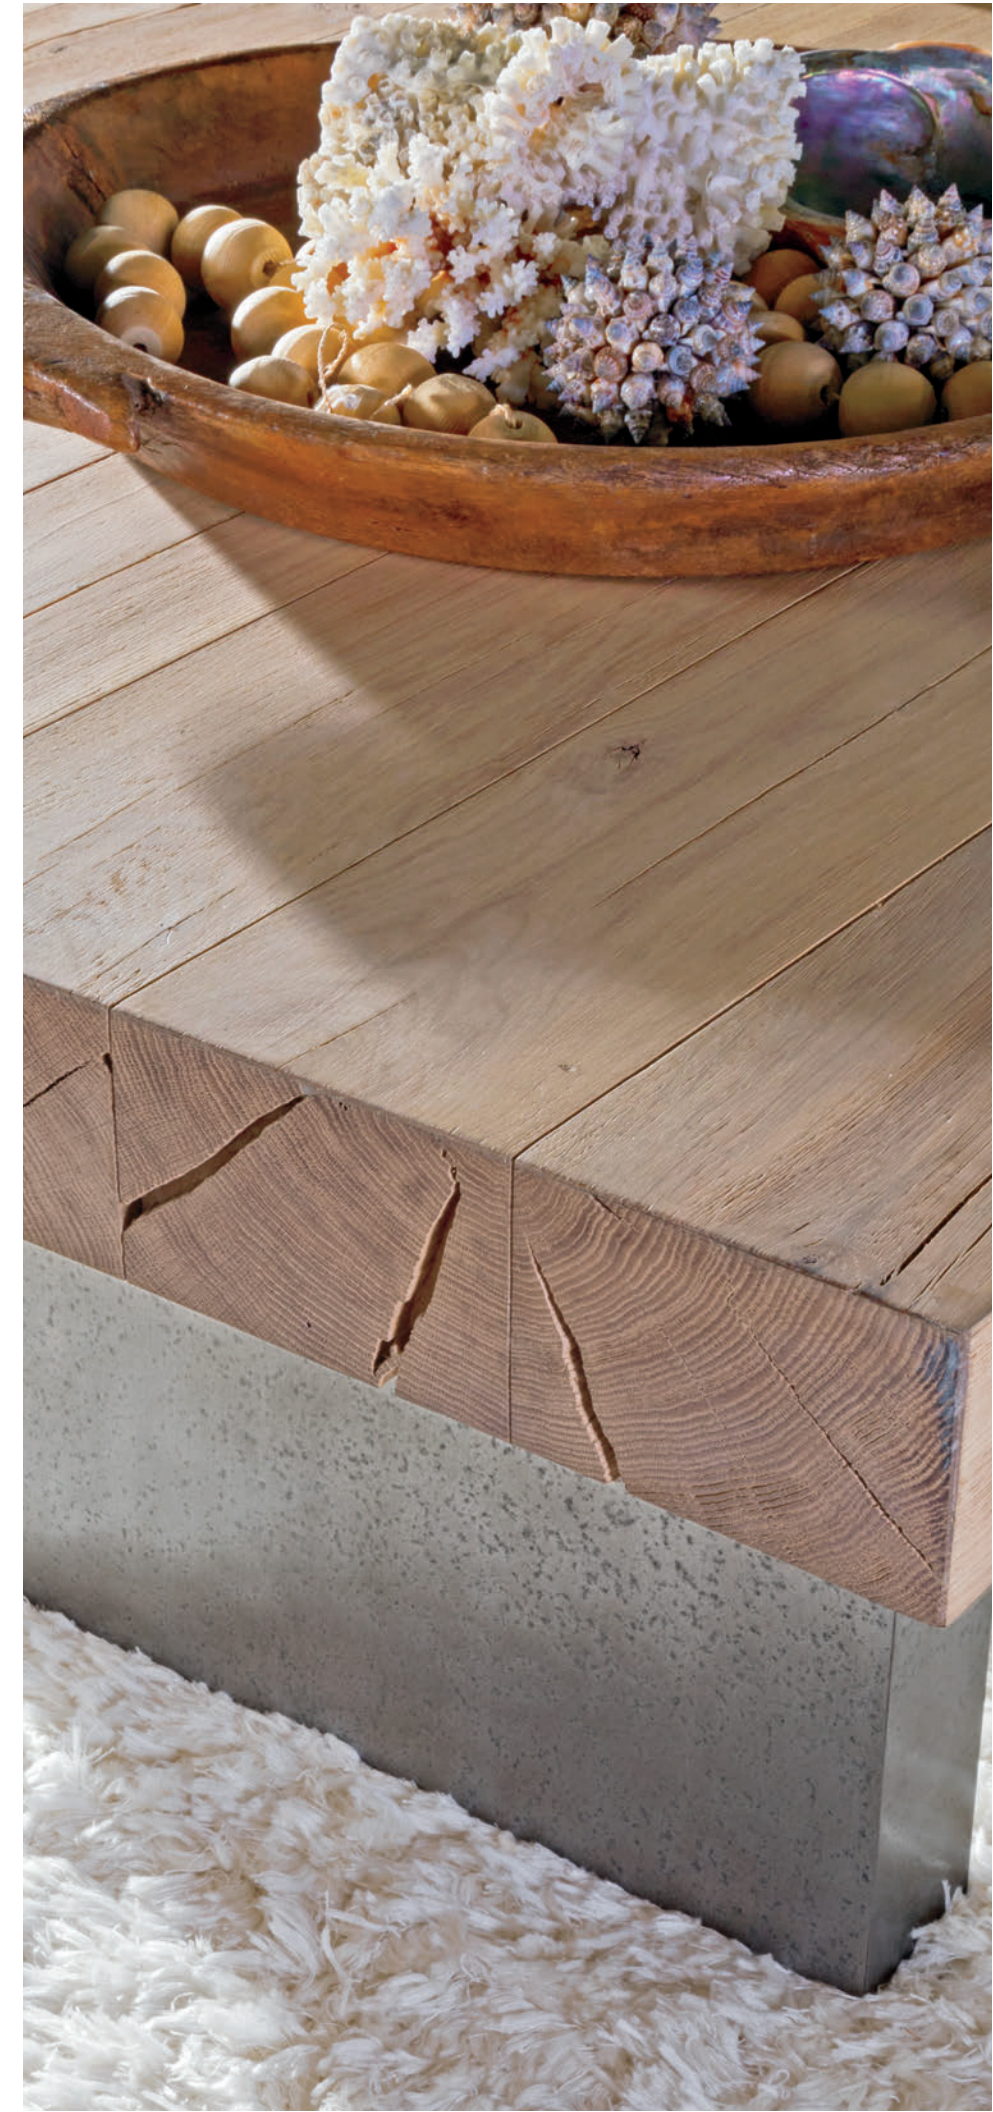

UPHOLSTERY CARE

See your Artistica Upholstery dealer, visit www.artisticahome.com, or call 336.474.5300, ext. 2.

- Never remove cushion covers for cleaning.
- Never use bleach or any tumble method of cleaning.

CONSTRUCTION NOTE:

In order to provide our customers with the best possible quality and value, this collection includes items or components produced outside the United States.

NOTE TO FURNITURE RETAILERS:

Possession of this catalog does not constitute authority to purchase, and the furnishing of this catalog does not constitute an offer by the Company to sell any of the items contained herein. Artistica reserves the right to alter specifications or discontinue items at any time without advance notice. All price lists and catalogs remain the property of Artistica, and may not be copied or in any way duplicated without the express written consent of Artistica, and must be returned, or made available, without cost, to Artistica promptly should the relationship be terminated by either party. Failure to observe this restriction may result in termination, legal action or both.

FIND US ON THE WEB:

[facebook.com/artisticahome](https://www.facebook.com/artisticahome)
[instagram.com/artisticahome](https://www.instagram.com/artisticahome)

ARTISTICA
HOME
VÉRITÉ
artisticahome.com

A division of Lexington Home Brands

©Copyright 2020 Lexington Home Brands
HPS-4M-1/21