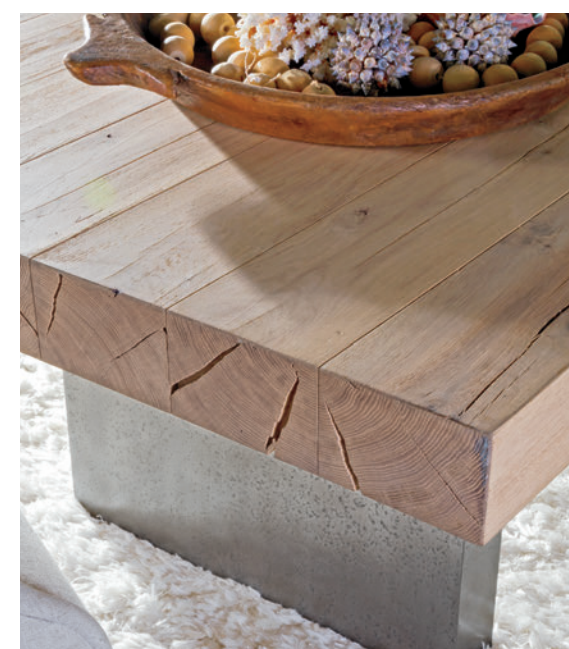

A 100' slab of European White Oak standing on sled bases wrapped in pitted aluminum, surrounded by our sculptural Juliet chairs in a special order fabric. *Vérité* features sawn planks of European White Oak in their natural state and will show all of the hallmarks of natural dried wood, including knots, color variation, and cracking. Although finished in a highly protective top coat, every *Vérité* top will vary in appearance and coloration from piece to piece.