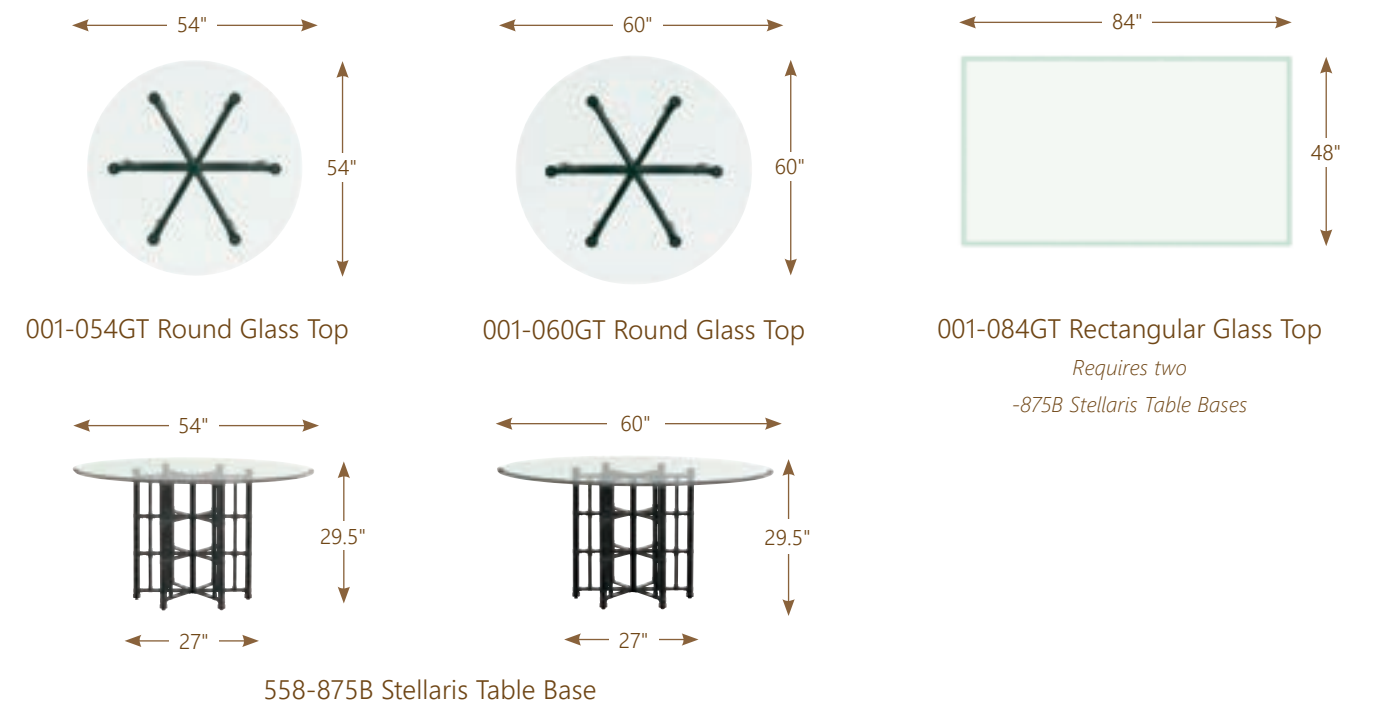

DINING TABLE CONFIGURATIONS