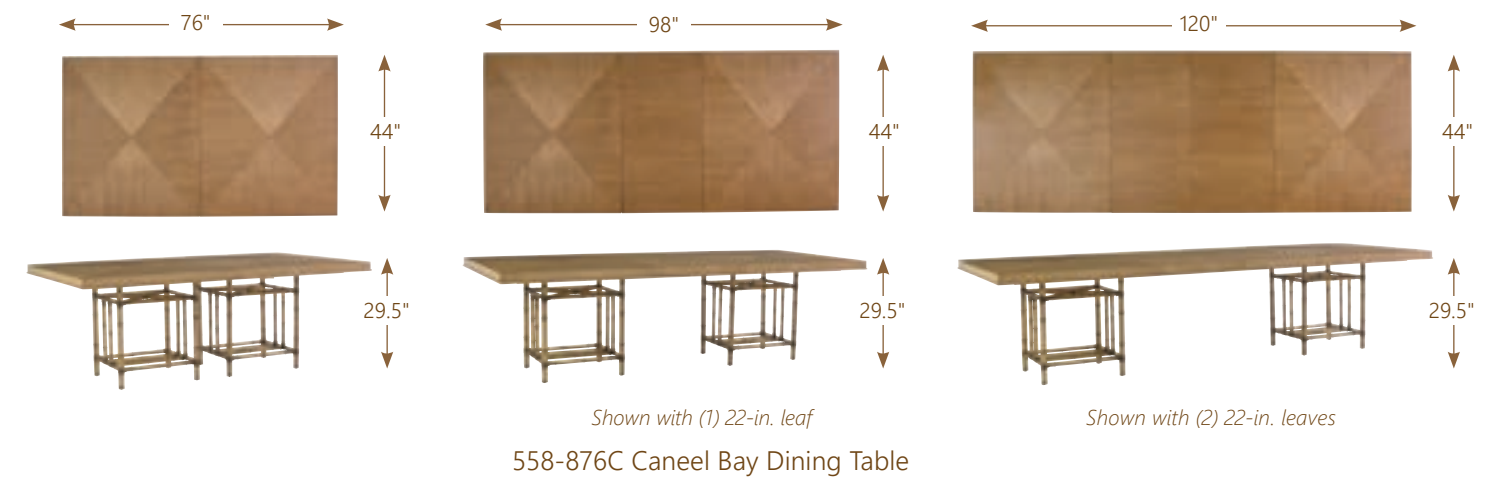

DINING TABLE CONFIGURATIONS