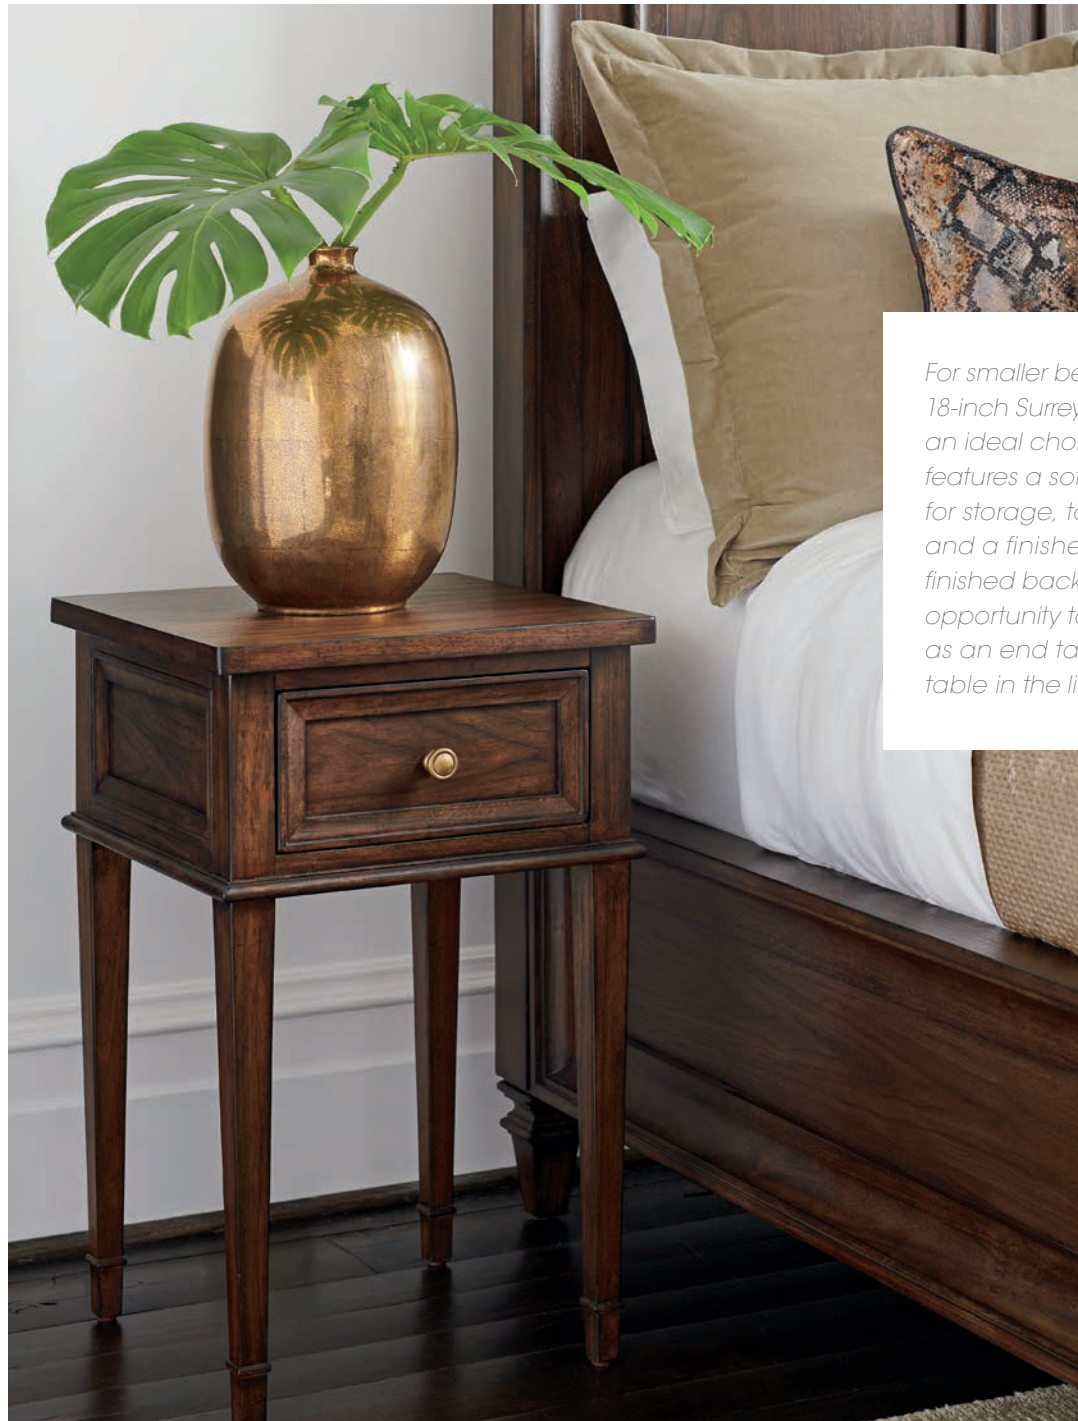

*Opposite is the 72-inch twelve drawer dresser, with soft close drawers and elegant ring-pull hardware. The Helena square mirror features a transitional mitered tambour frame with beveled mirror plate.*