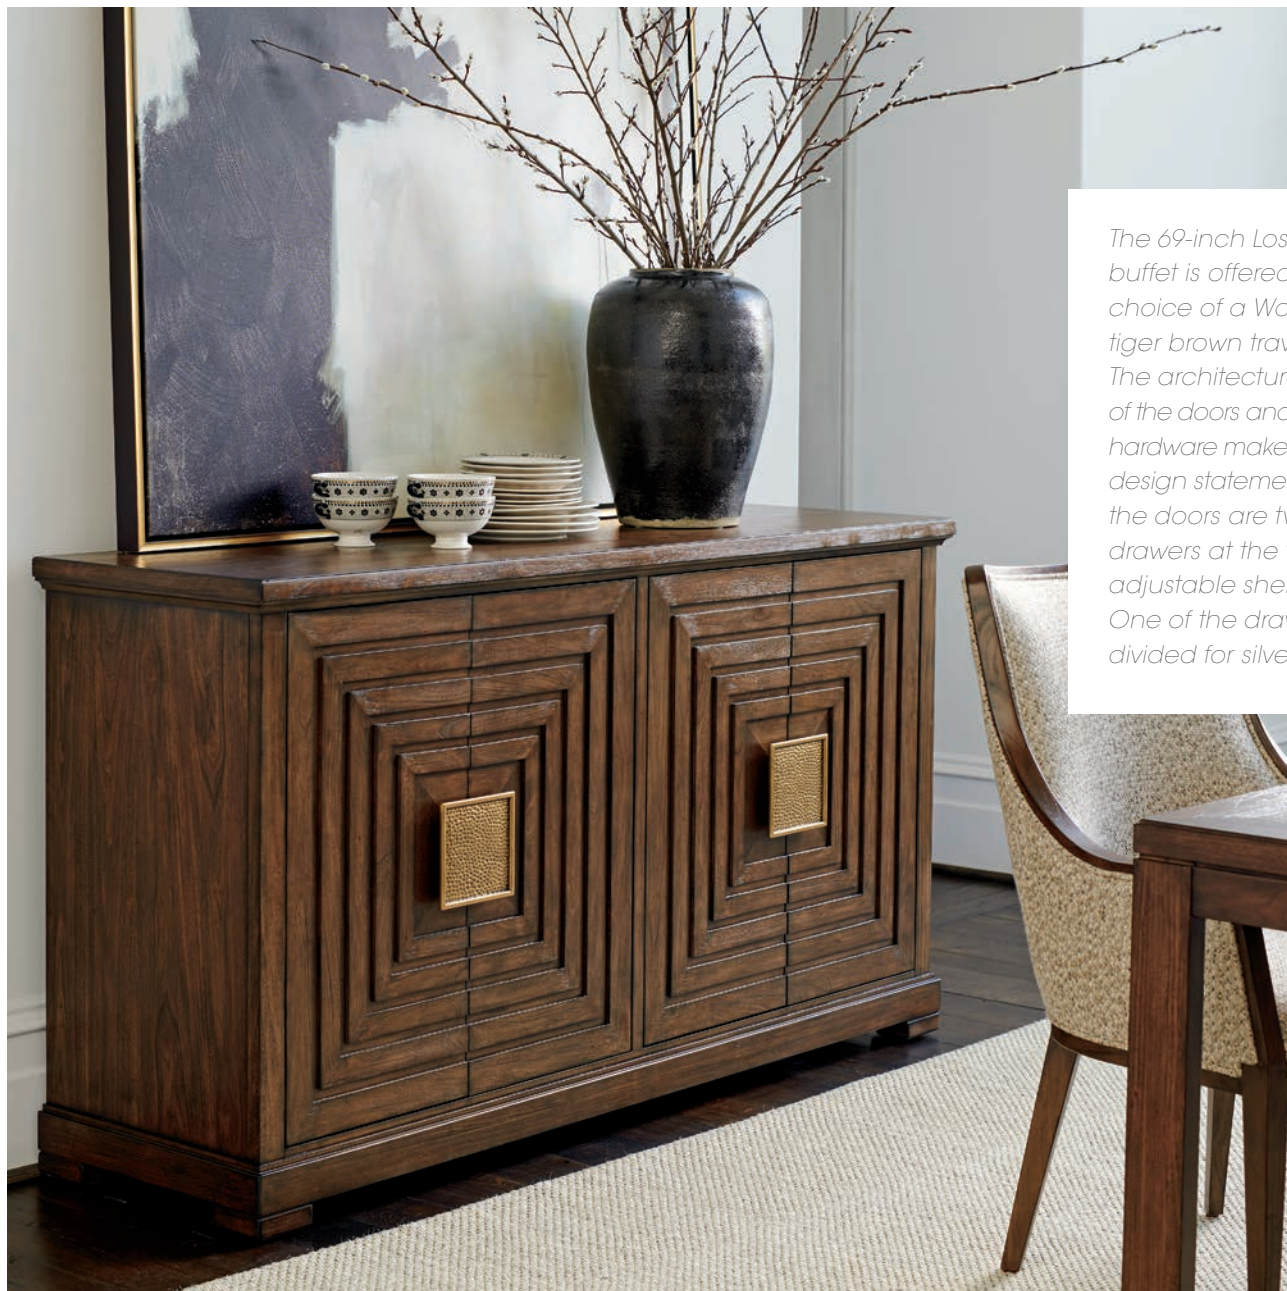

740-875C Palo Alto Round Dining Table  
58 diameter x 29.75H in.

740-883-01 Bromley Fully Upholstered Arm Chair  
24W x 27D x 39.5H in.

*The Palo Alto dining table is shown here with the 22-inch leaf, offering comfortable seating for six guests. The Bromley arm chairs are shown in the standard fabric, 227811 Jasper, but are also available in your choice of custom fabrics or leathers.*